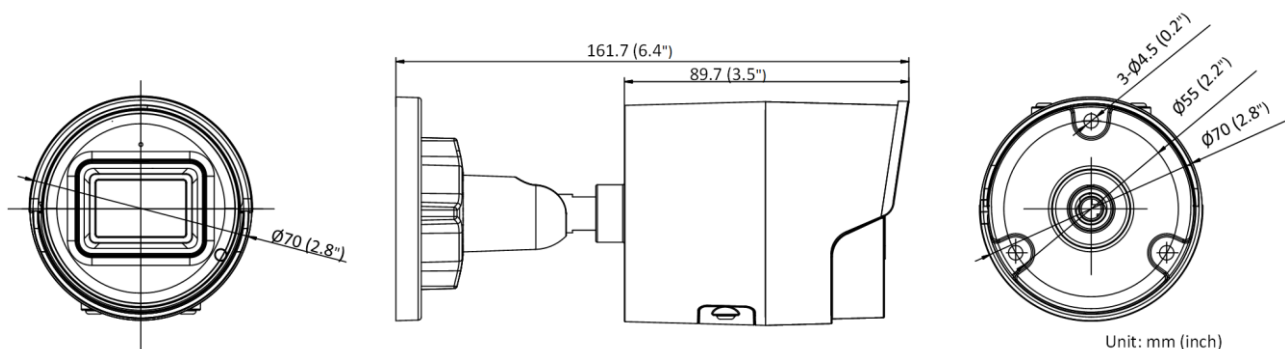

▪ Available Model

DS-2CD2026G2-I(2.8 mm, 4mm, 6 mm)

DS-2CD2026G2-IU(2.8 mm, 4mm, 6 mm)

▪ Dimension