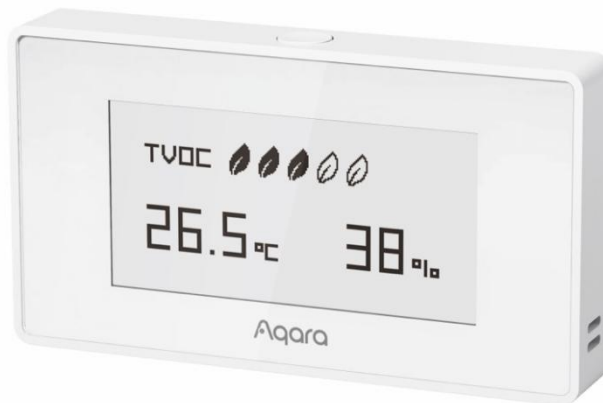

1. Product Profile

1.1. Overview

TVOC Air Quality Monitor can detect the concentration and level of TVOC in the air, as well as temperature and humidity. After it is bound with a hub, it can use TVOC concentration or level, temperature, and humidity changes as conditions of automation, work with other smart home devices to implement various smart scenarios, and send notifications to your mobile phone.

*A Hub is required.

*An Aqara Hub is required for this product to be compatible with HomeKit. Please visit www.aqara.com for more information.

*This product is for indoor use only. Please bind the product to the Hub before use.

1.2. Image

1.3. Selling Points

TVOC Detection: Detects TVOC and displays the TVOC level with green leaves.

Temperature Detection: Detects temperature accurately and supports setting automation related to temperature.

Humidity Detection: Detects humidity accurately and supports setting automation