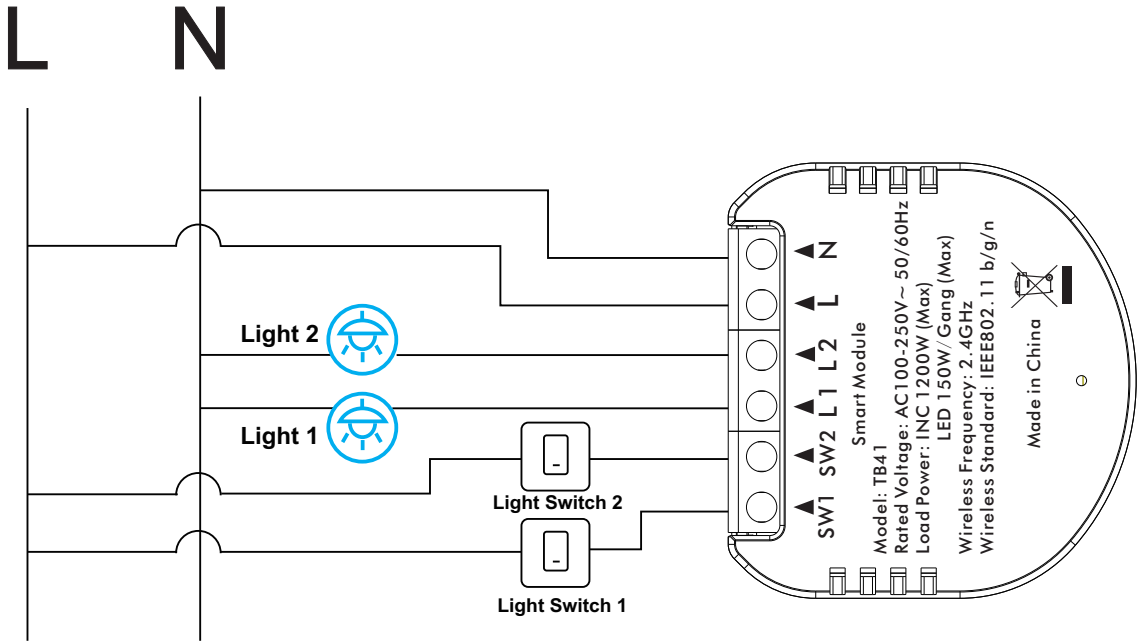

# Compatible with single control and 3-Way control lines

Traditional switch wiring is divided into single control and 3-Way control lines, and most of them are dual control lines. This device is compatible with the conversion of single control and dual control lines.

Single Switch line modification

Only need one module

3-Way Switch line modification