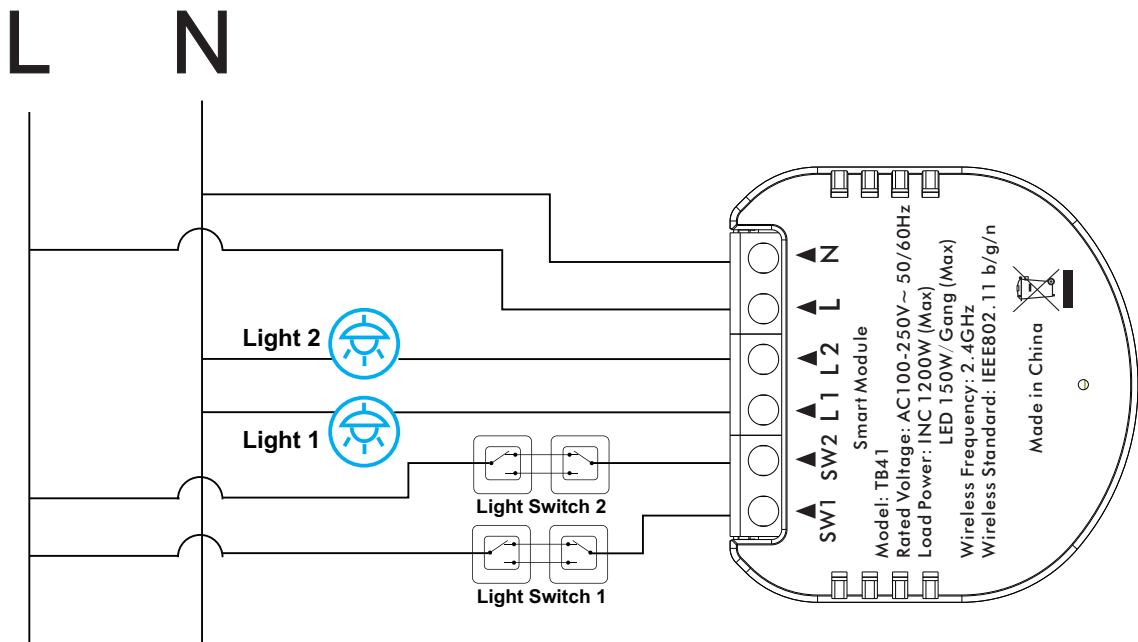

# Compatible with single control and 3-Way control lines

Traditional switch wiring is divided into single control and 3-Way control lines, and most of them are dual control lines. This device is compatible with the conversion of single control and dual control lines.

Single Switch line modification

Only need one module

3-Way Switch line modification