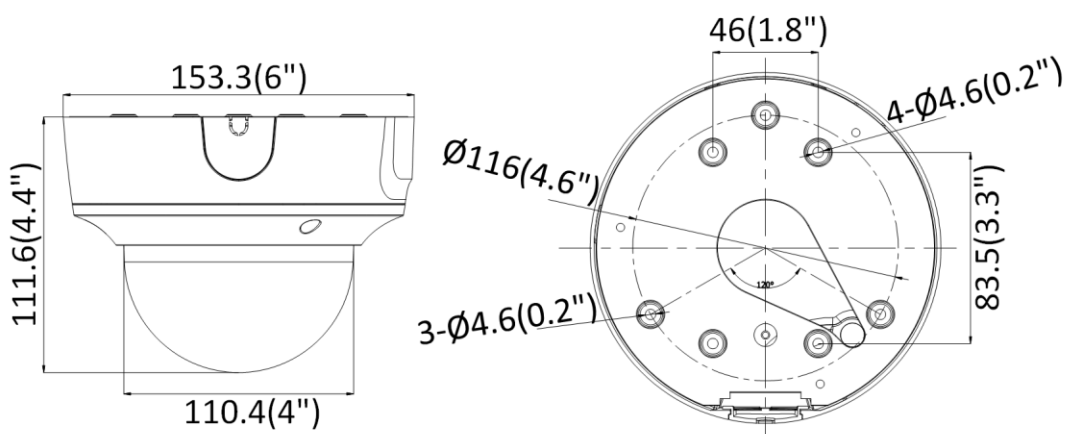

Storage Conditions	-30 °C to 60 °C (-22 °F to 140 °F), humidity 95% or less (non-condensing)
Power Supply	12 VDC ± 25%, Φ 5.5 mm coaxial power plug; reverse polarity protection; PoE (802.3af, class 3)
Power Consumption and Current	12 VDC, 0.9 A, max. 10.8 W; PoE (802.3af, 36 V to 57 V), 0.4 A to 0.2 A, max. 12.9 W
Material	Metal
Dimensions	Camera: Φ153.3 × 111.6 mm (Φ6" × 4.4") With package: 244 × 174 × 173 mm (9.6" × 6.9" × 6.8")
Weight	Camera: approx. 860 g (1.9 lb.) With package: approx. 1440 g (3.2 lb.)
Approval	
EMC	FCC (47 CFR Part 15, Subpart B); CE-EMC (EN 55032: 2015, EN 61000-3-2: 2014, EN 61000-3-3: 2013, EN 50130-4: 2011 +A1: 2014); RCM (AS/NZS CISPR 32: 2015); IC (ICES-003: Issue 6, 2016); KC (KN 32: 2015, KN 35: 2015)
Safety	UL (UL 60950-1); CB (IEC 60950-1:2005 + Am 1:2009 + Am 2:2013); CE-LVD (EN 60950-1:2005 + Am 1:2009 + Am 2:2013); BIS (IS 13252(Part 1):2010+A1:2013+A2:2015); LOA (IEC/EN 60950-1)
Chemistry	CE-RoHS (2011/65/EU); WEEE (2012/19/EU); Reach (Regulation (EC) No 1907/2006)
Protection	Ingress protection: IP67 (IEC 60529-2013), IK10(IEC 62262:2002)

* Listed resolutions are only selectable options. It does not mean that all streams can work at their maximum resolution at the same time.

Available Model

DS-2CD2786G2T-IZS (2.8 to 12 mm)

Dimension

Unit:mm(inch)